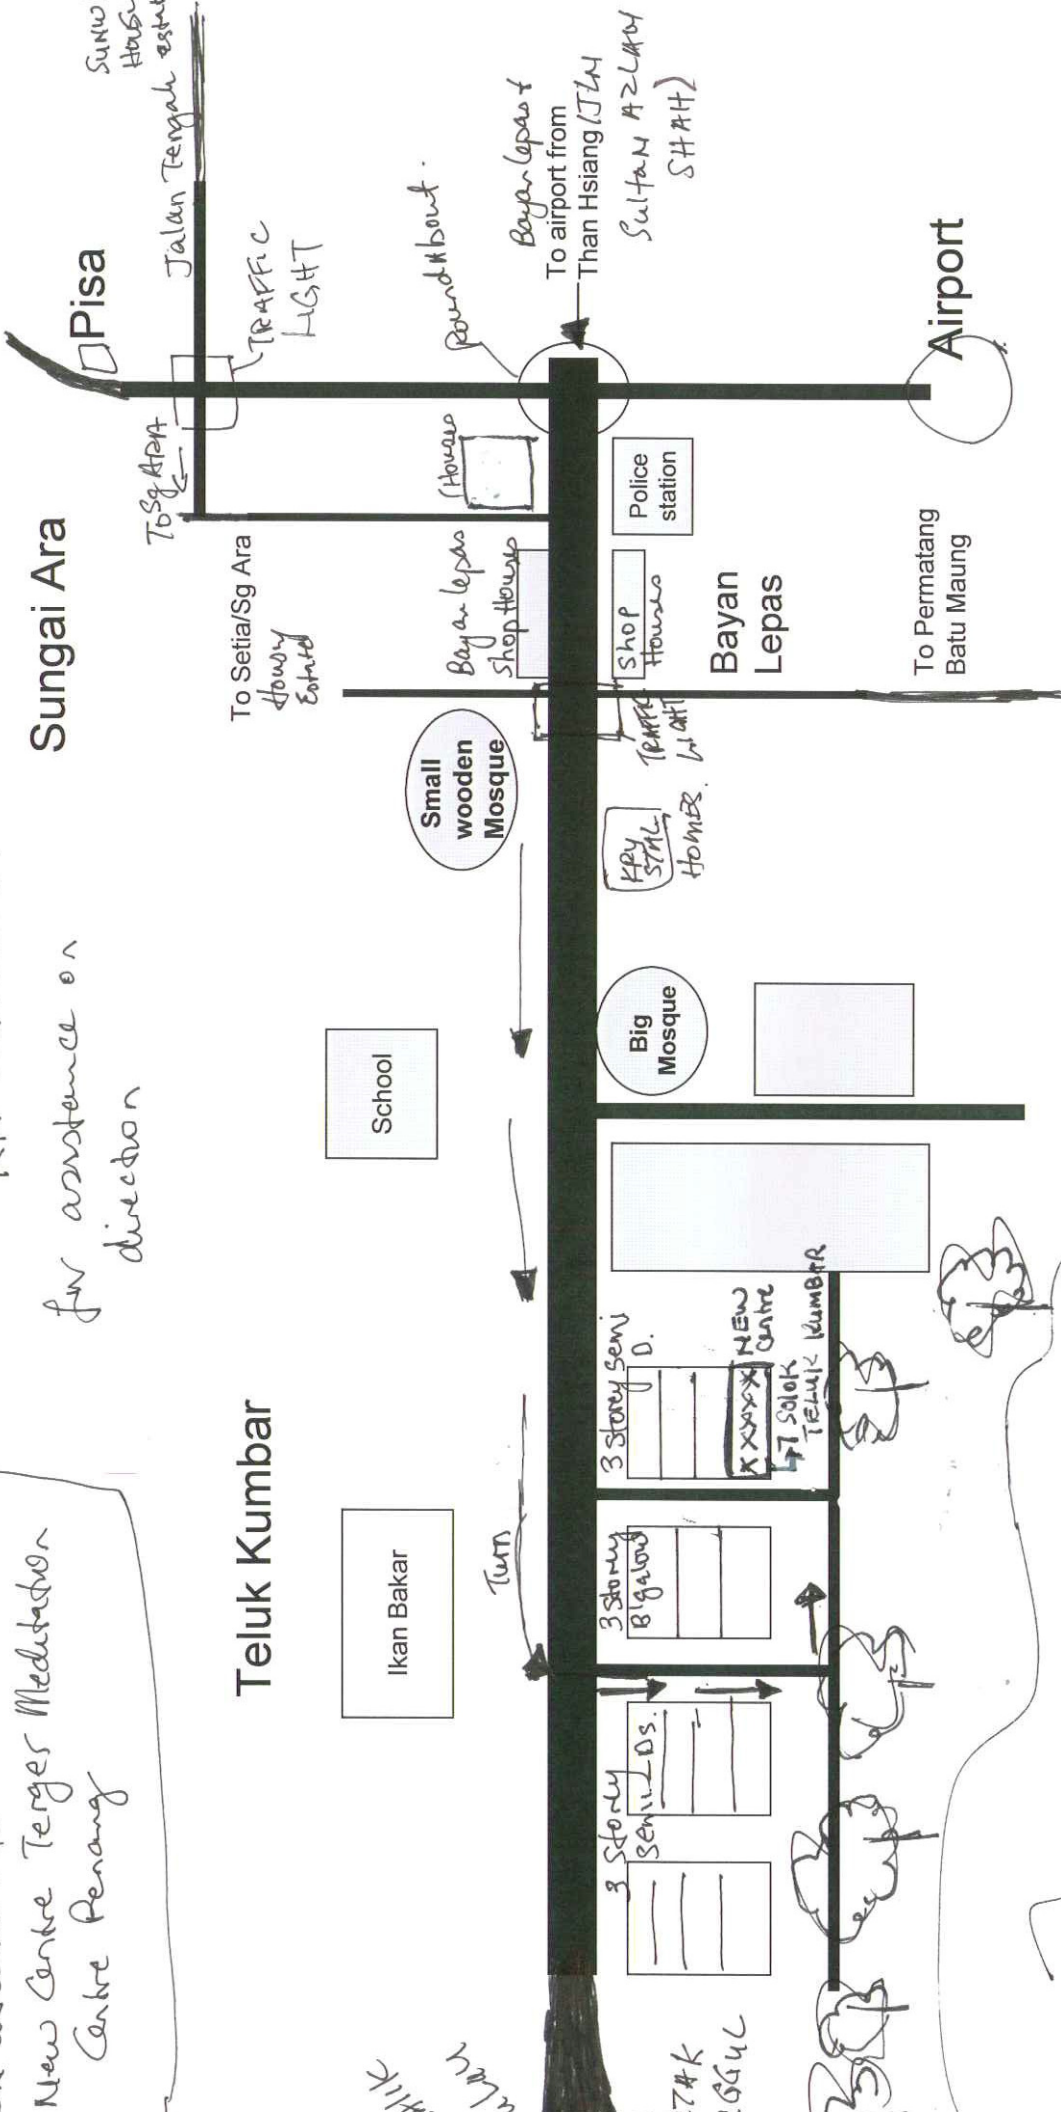

Contact: Lily 0124308839
 Siew Hong 019428067
 KK 012421239

for assistance on
 direction

Sketch map
 on direction to
 New Centre Teger Mediation
 Centre Penang

Sungai Ara

Teluk Kumbang

THK
 0644

SEA.