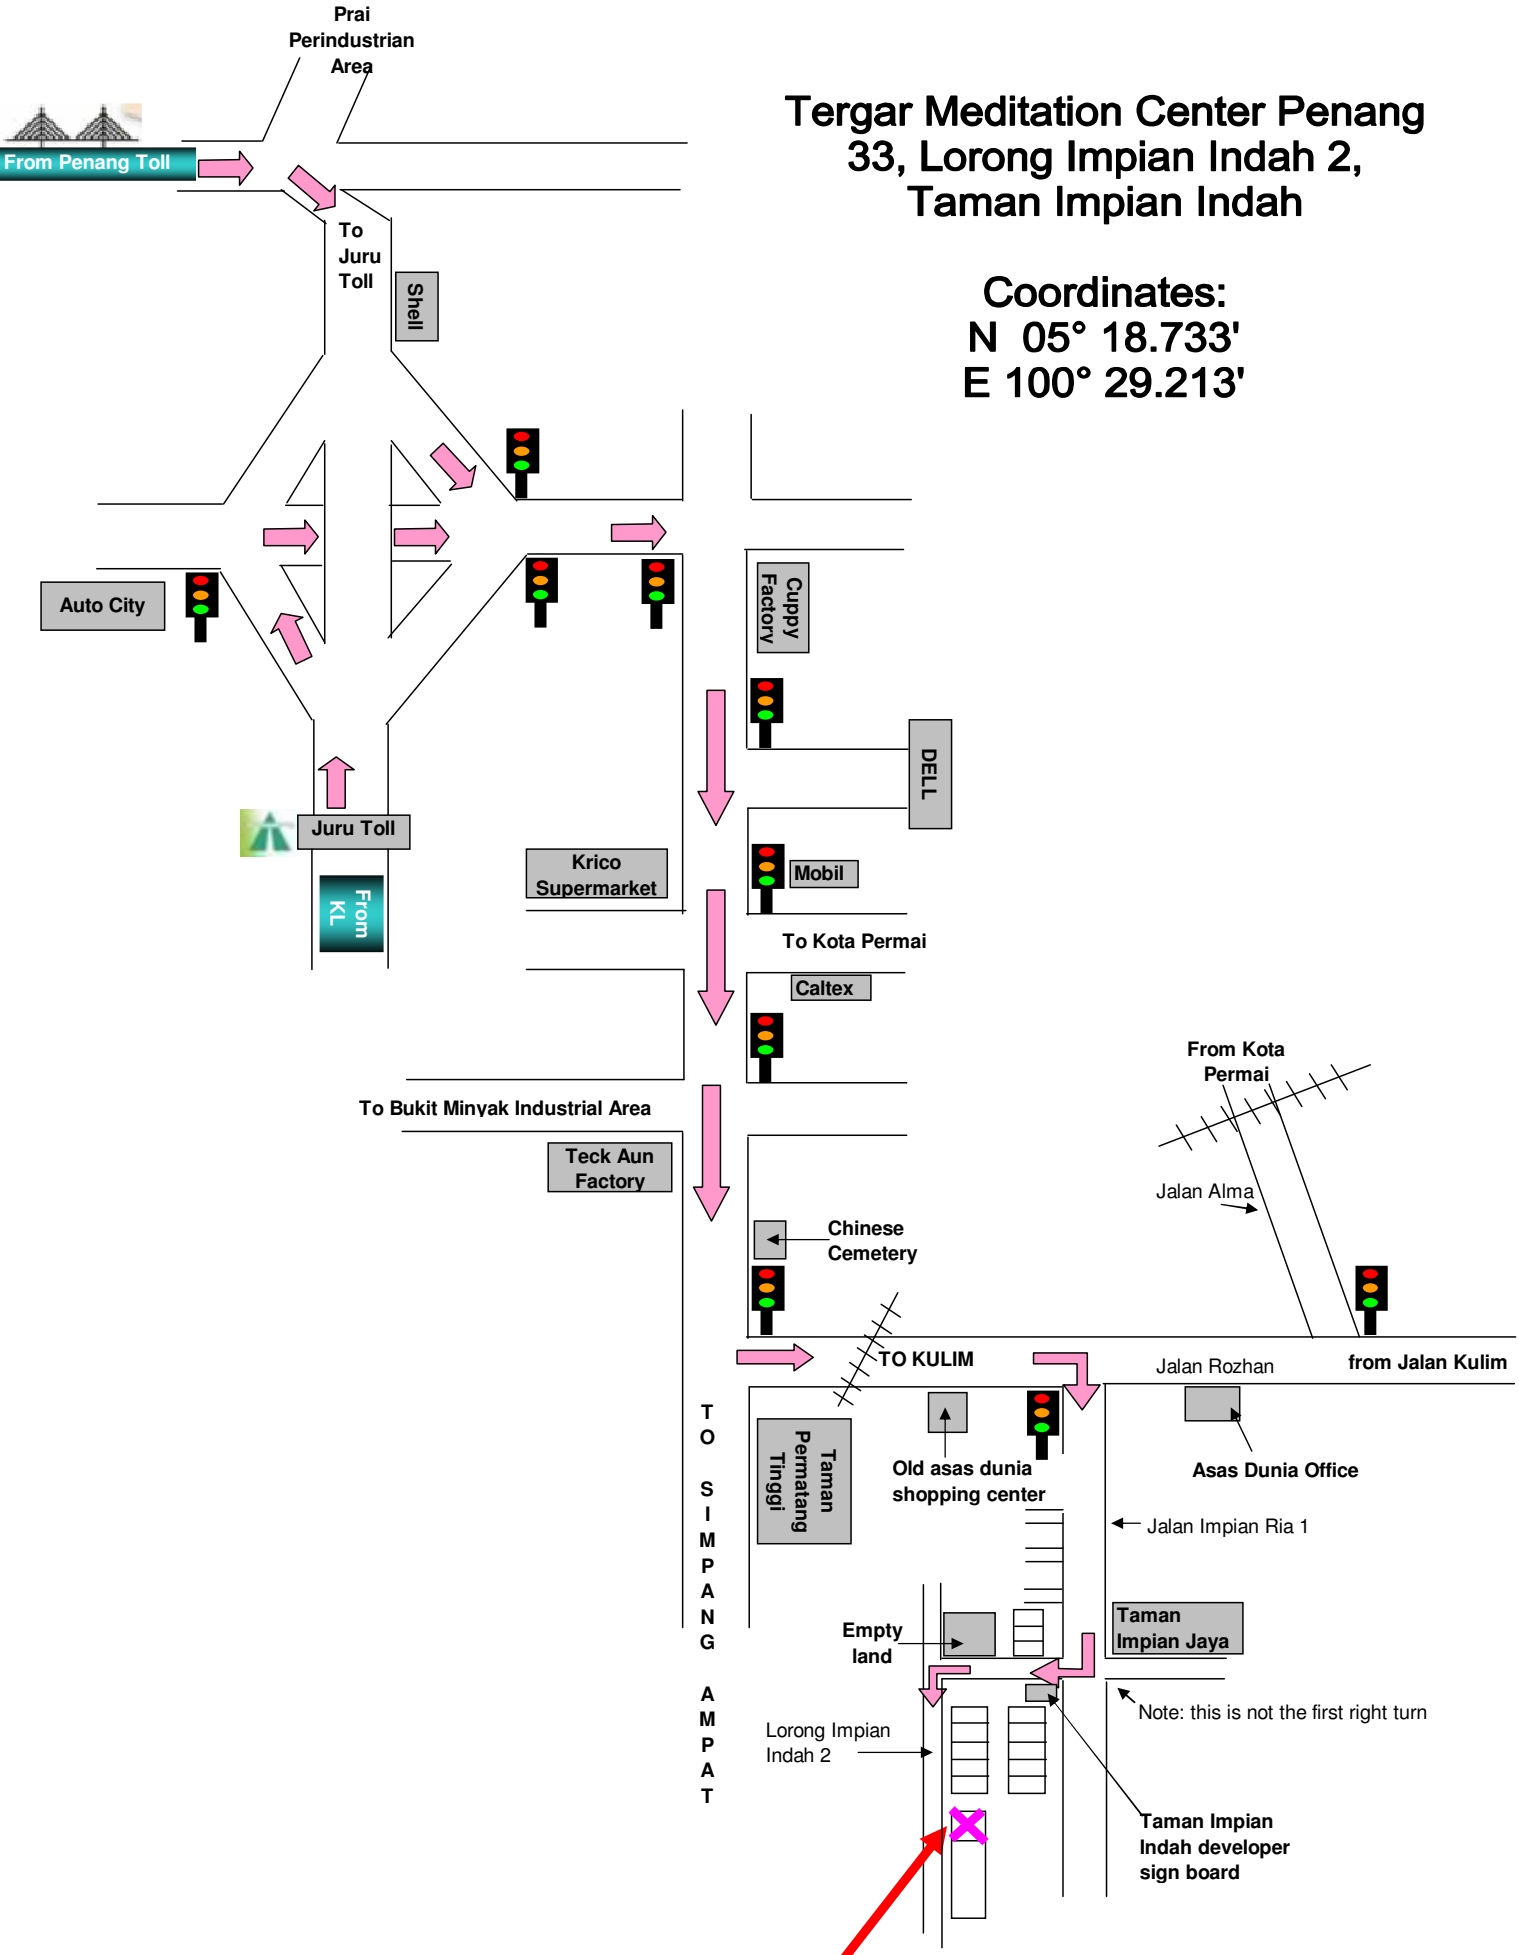

Map to Tergar Meditation Center Penang from North South Highway

Tergar Meditation Center Penang
 33, Lorong Impian Indah 2,
 Taman Impian Indah

Coordinates:
 N 05° 18.733'
 E 100° 29.213'

Tergar Meditation Center Penang